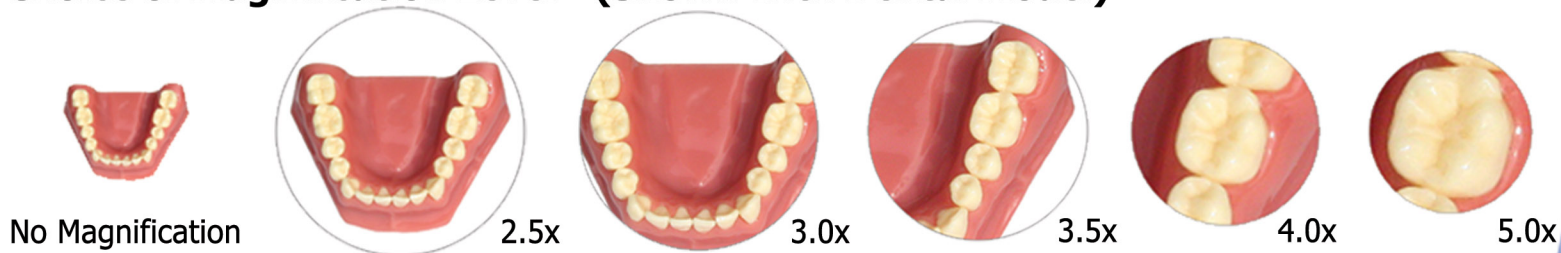

Superior Magnification & Innovative Design...

All SheerVision Loupes feature:

- Razor-sharp, edge-to-edge clarity
- Extremely high resolution optics
- Ultra-lightweight — as little as 1.5 oz/45 g
- Multi-coated for anti-glare, anti-fog and scratch-resistance
- Choice of through-the-lens or flip-up loupe models in a variety of frame styles and colors
- All accessories & storage case included

SureFit Through-the-Lens (TTL) Loupes™

For those who prefer a fixed, ultra-simple, all-in-one solution.

- Enjoy featherweight comfort
- 2.5x, 3.0x and 3.5x magnifications available
- Simple, stable, one-piece construction

Signature Flip-Up Loupes™

Flip them down when you need magnification, and up when you don't.

- 2.5x, 3.0x, 3.5x, 4.0x prism and 5.0x prism magnifications available
- Adjustable angle of declination
- Easy prescription installation and changes

Choice of Magnification Level - (Shown with Dental Model)

Choice of Loupe Frame

Focus on fit.

SheerVision offers both titanium & sport frames to insure all-day strength and comfort. A variety of designs, sizes and colors insure you get a model that not only performs well, but also looks great too with no extra charge for either frame.